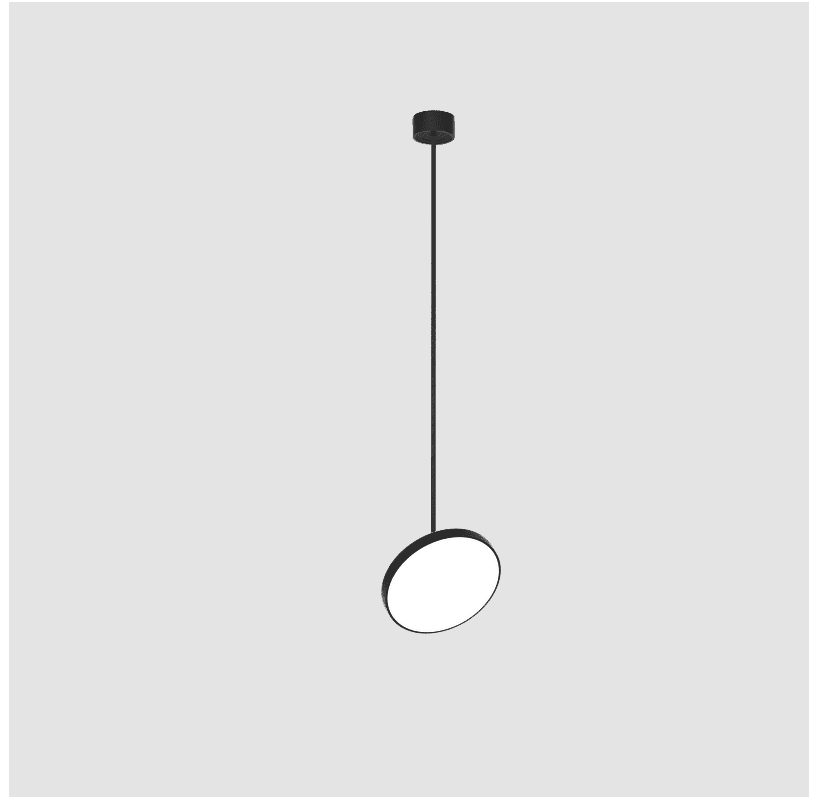

GENERAL

Series: Sign Diva Flex
Subseries: Sign Diva Flex
Partner: Prolicht
Division: Architectural
Installation: Suspension
Product Type: Pendant
Mounting Location: Ceiling
Light Distribution: Adjustable

PHYSICAL

Shape: Round
Diameter (mm): 400
Diameter (in): 15 3/4
Height (mm): 1620
Height (in): 63 3/4
Weight (kg): 2.007
Weight (lbs): 4.42
Diffuser: PMMA - Opal / Micro-Prism / Sparkling Secret / Vintage Industrial
Fixture Finish: SSR / BKV / CWI / CRY / HAB / UFT / ITA / RUA / FTG / MYG / LOD / PUS / FRO / FUP / KIA / POP / BLS / SPG / MEY / GOH / CHC / COM / ABZ / JAG / OBR / MOS / ROR
Fixture Material: PMMA / Extruded Aluminum / Steel

ELECTRICAL

Lamp Type: LED (Zhaga Standard)
Input Wattage (W): 19.8
Total Output Wattage (W): 18
Dimming: Tri-Mode (Non-Dimming and Phase Dimming (120Vac only) and 0-10V Dimming)
Driver Included: Yes
Driver Location: Integrated
Driver Type: Constant Current - Universal
Driver Class: Class 2
Input Voltage (V): 120 - 277
Constant Current (MA): 500

LED

Color Temperature (°K): 2700 / 3000 / 3500 / 4000
Max. Delivered Lumen (lm): 1807 / 1943 / 1951 / 1991
Nominal Lumen (lm): 2250 / 2420 / 2430 / 2480
CRI: >90 CRI
Lamp Life (hrs): 50000

OPTICAL

Adjustability: Rotational 170°; Tilt 90°

RATINGS AND CERTIFICATIONS

Certified By: Certified for North American Standards
IP rating: IP20