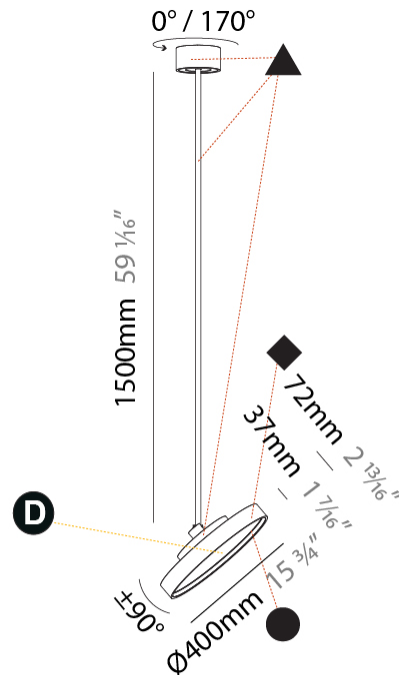

GENERAL

Series: Sign Diva Flex
Subseries: Sign Diva Flex
Partner: Prolicht
Division: Architectural
Installation: Suspension
Product Type: Pendant
Mounting Location: Ceiling
Light Distribution: Adjustable

PHYSICAL

Shape: Round
Diameter (mm): 400
Diameter (in): 15 3/4
Height (mm): 1620
Height (in): 63 3/4
Weight (kg): 2.007
Weight (lbs): 4.42
Diffuser: PMMA - Opal / Micro-Prism / Sparkling Secret / Vintage Industrial
Fixture Finish: SSR / BKV / CWI / CRY / HAB / UFT / ITA / RUA / FTG / MYG / LOD / PUS / FRO / FUP / KIA / POP / BLS / SPG / MEY / GOH / CHC / COM / ABZ / JAG / OBR / MOS / ROR
Fixture Material: PMMA / Extruded Aluminum / Steel

ELECTRICAL

Lamp Type: LED (Zhaga Standard)
Input Wattage (W): 19.8
Total Output Wattage (W): 18
Dimming: Tri-Mode (Non-Dimming and Phase Dimming (120Vac only) and 0-10V Dimming)
Driver Included: Yes
Driver Location: Integrated
Driver Type: Constant Current - Universal
Driver Class: Class 2
Input Voltage (V): 120 - 277
Constant Current (MA): 500

LED

Color Temperature (°K): 2700 / 3000 / 3500 / 4000
Max. Delivered Lumen (lm): 1807 / 1943 / 1951 / 1991
Nominal Lumen (lm): 2250 / 2420 / 2430 / 2480
CRI: >90 CRI
Lamp Life (hrs): 50000

OPTICAL

Adjustability: Rotational 170°; Tilt 90°

RATINGS AND CERTIFICATIONS

Certified By: Certified for North American Standards
IP rating: IP20